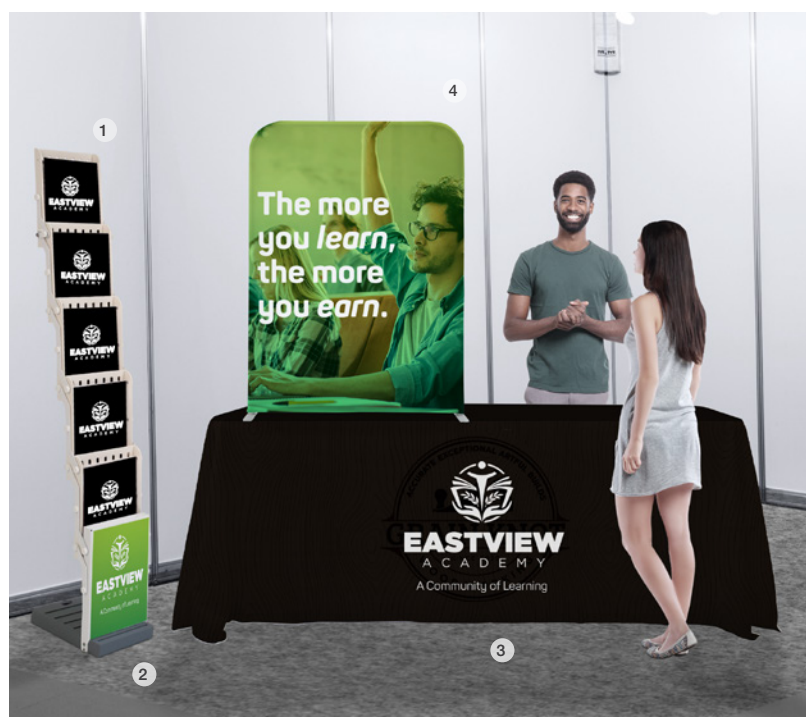

EDUCATION

MAXIMIZE YOUR IMPACT

with promotional displays

TOP USE CASES:

College Fairs
Sports Events
Alumni Engagement
Wayfinding & Announcements

1 EuroFit Straight Wall 2 EuroFit Cascade
Hanger Merchandiser 3 Uptown Accent A-frame

- **SELL** tickets for sporting events by setting up a portable booth
- **ATTRACT** new students at fairs and events
- **CREATE** a space for educational speakers to meet with students
- **ADVERTISE** a new museum exhibit

SELL

- 1 Deluxe Tent
- 2 Outdoor Fitted Table Throw
- 3 Streamline Teardrop Sail Sign
- 4 Deluxe Signicade Chalkboard

ADVERTISE

- 1 Deluxe Pro Retractor
- 2 Fast Trak
- 3 Premium Table Throw
- 4 Vinyl Banner
- 5 Swing A-Frame

ATTRACT

- 1 Easy View Display
- 2 Easy View Decal
- 3 Enviro Pro Table Throw
- 4 EuroFit Tabletop Straight Wall