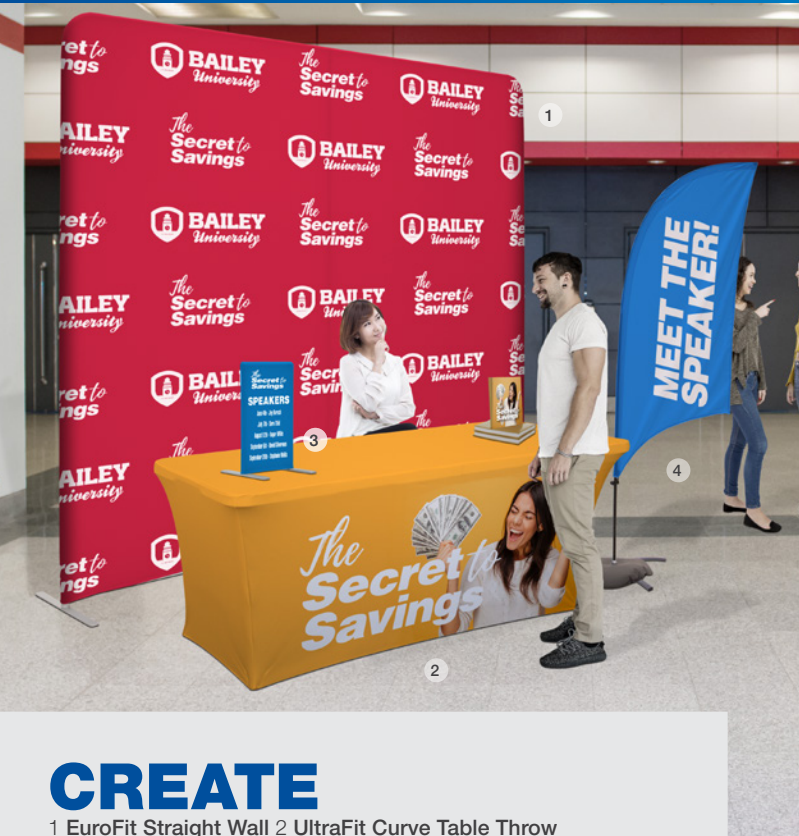

CREATE

- 1 EuroFit Straight Wall
- 2 UltraFit Curve Table Throw
- 3 EuroFit Mini Display
- 4 Value Razor Sail Sign