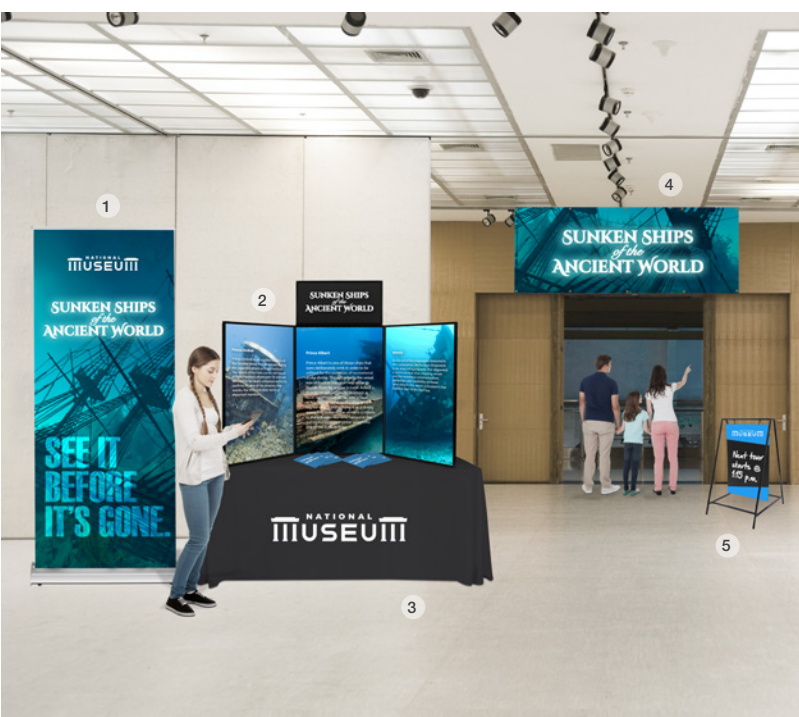

ADVERTISE

- 1 Deluxe Pro Retractor
- 2 Fast Trak
- 3 Premium Table Throw
- 4 Vinyl Banner
- 5 Swing A-Frame